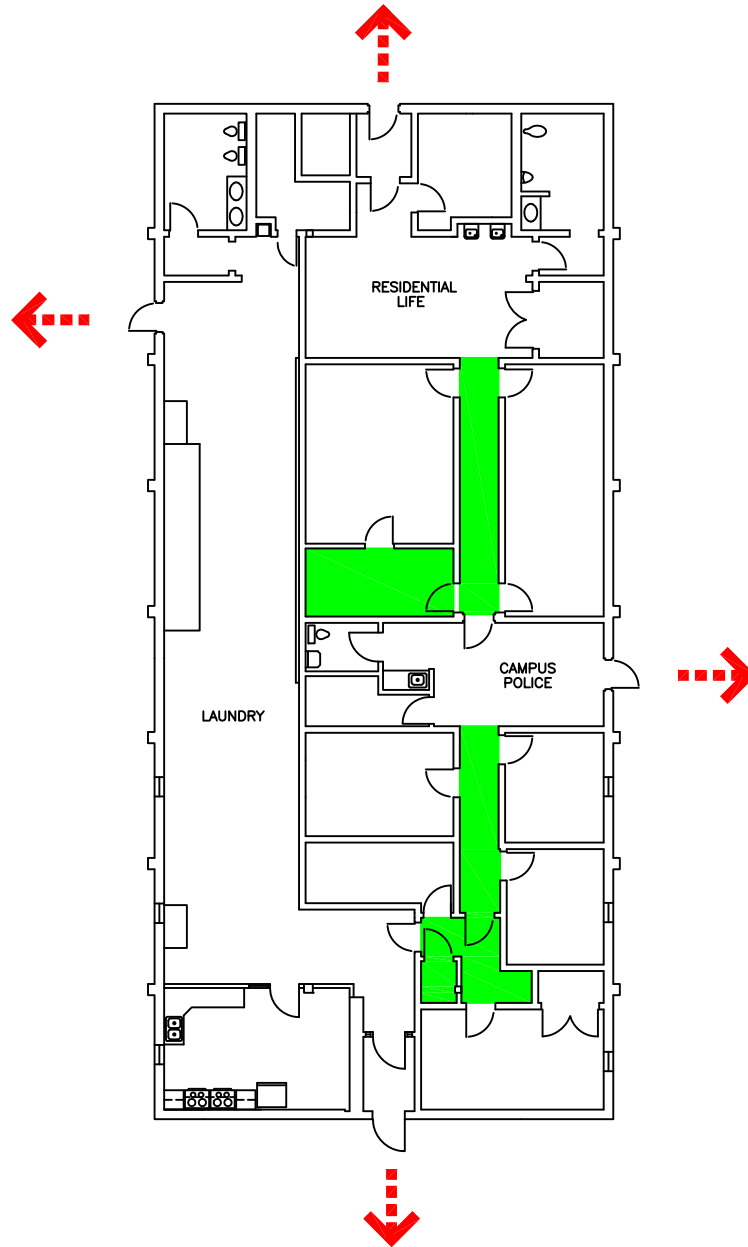

IN CASE OF FIRE

LEAVE BUILDING THROUGH
THE NEAREST EXIT AND REMAIN A
SAFE DISTANCE AWAY
UNTIL ALL IS CLEAR

IN CASE OF HIGH WIND

MOVE TO THE LOWEST LEVEL
OF THE BUILDING AND REMAIN IN AN
INNER SPACE WITHOUT WINDOWS
UNTIL ALL IS CLEAR

NORTH

BLDG. 105 / CAMPUS POLICE - EVACUATION PLAN

DATE: 4/8/15

FILENAME: 105FEP